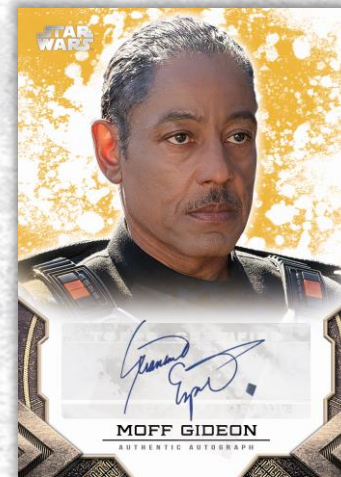

Autograph Card –
Gold Parallel