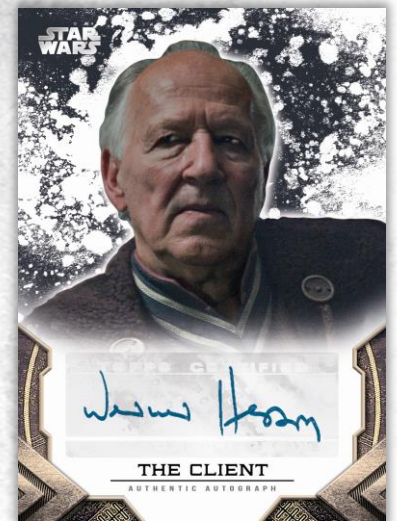

THE MANDALORIAN

Introducing Topps *The Mandalorian* Season 1 trading cards!

The entire story of *The Mandalorian* Season 1 comes to Topps trading cards for the first time, featuring new autograph signers and packaged in a collectible Mandalorian helmet tin!

One autograph or sketch card guaranteed per box.

Look for 100 base cards to collect, fun inserts, autographs and more!

Available
November 2020

Character Insert

Autograph Card – Black Parallel

Topps

THE MANDALORIAN

BASE CARDS

100 base cards featuring the storyline from *The Mandalorian* Season 1.

Parallels include:

Blue: 1 per pack

Purple: 1:4 packs

Bronze: #’d to 50

Silver: #’d to 25

Gold: #’d to 10