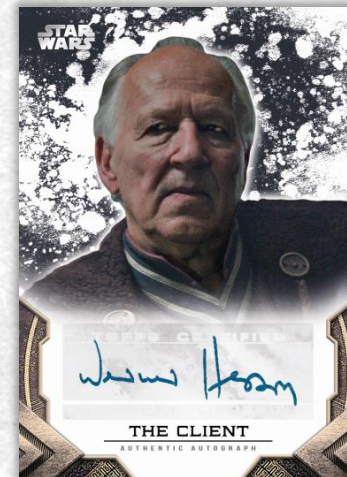

Autograph Card –
Black Parallel

Topps *The Mandalorian* Season 1 available November 2020!

Solicitation subject to change.
Final odds/actors subject to actual production runs

TOPPS **STAR WARS**